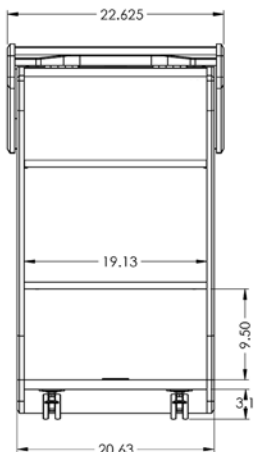

# LEX41 Modern Lectern

**Special Feature:**  
The top console can be tilted  
from a 0° to 20° angle

The **LEX41** Lectern is perfect for presentations and classrooms.

It has a modern and unique design. The top console can be tilted from a 0° to 20° angle to set your lectern to a perfect ergonomic level.

## Standard Features

- Large 21.125" W x 20" D work surface
- Tiltable Console
- Large interior shelves (Top shelf is adjustable)
- Heavy-duty casters for easy maneuvering (2 locking)
- Highly resistant thermowrap surface & body finish
- Ships assembled

## Specifications

**Model:** LEX41  
**Width:** 22.625"  
**Depth:** 25"  
**Height:** 39.25"