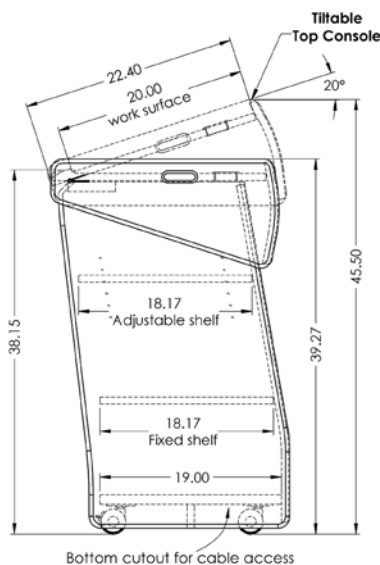

# LEX41 Modern Lectern

**Special Feature:**  
The top console can be tilted  
from a 0° to 20° angle

The **LEX41** Lectern is perfect for presentations and classrooms.

It has a modern and unique design. The top console can be tilted from a 0° to 20° angle to set your lectern to a perfect ergonomic level.

## Standard Features

- Large 21.125" W x 20" D work surface
- Tiltable Console
- Large interior shelves (Top shelf is adjustable)
- Heavy-duty casters for easy maneuvering (2 locking)
- Highly resistant thermowrap surface & body finish
- Ships assembled

## Specifications

**Model:** LEX41  
**Width:** 22.625"  
**Depth:** 25"  
**Height:** 39.25"