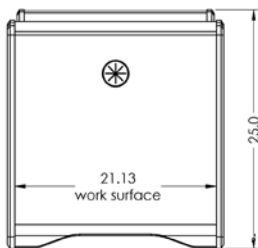

# LEX41 Modern Lectern

**Special Feature:**  
The top console can be tilted  
from a 0° to 20° angle

The **LEX41** Lectern is perfect for presentations and classrooms.

It has a modern and unique design. The top console can be tilted from a 0° to 20° angle to set your lectern to a perfect ergonomic level.

## Standard Features

- Large 21.125" W x 20" D work surface
- Tiltable Console
- Large interior shelves (Top shelf is adjustable)
- Heavy-duty casters for easy maneuvering (2 locking)
- Highly resistant thermowrap surface & body finish
- Ships assembled

## Specifications

**Model:** LEX41  
**Width:** 22.625"  
**Depth:** 25"  
**Height:** 39.25"